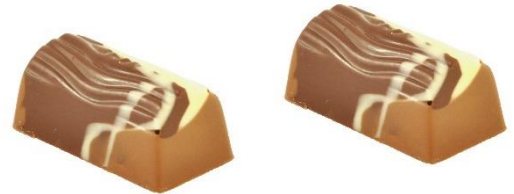

Santa in Sleigh with Reindeer 145mmx190mm
Hand painted in milk chocolate.
Presented in a clear box. 310g

Boot Filled with 4 Gourmet Chocolates
Hand painted white chocolate on milk chocolate
filled with a selection of 4 gourmet chocolates.
Beautifully presented in a clear box
Photo is an example, chocolates may vary.

Santa with Bag and Stick 173mm
Hand painted in Milk chocolate
Presented in clear box 300g

GOURMET CHOCOLATES SUPPLIED BULK

Christmas Printed Chocolates

Traditional creamy hazelnut filling in printed chocolates
Milk or dark chocolate.
Bulk 56/box

Christmas hemispheres 40mm

Set 2 Solid 20g each

Solid milk & white chocolate.
Bulk 24/box

Marshmallow Santas 6/bag

Marshmallow Santa

Smooth milk chocolate with a
fluffy marshmallow centre.
Available in Bulk 32/box
Or 6 pack bags

Christmas Truffles

Crushed cherries & honey roasted
macadamias with rum infused ganache.
Milk or dark chocolate
Bulk 40/box

Gingerbread Log

Gingerbread spiced milk ganache filling.
8g ea Bulk 48/box

SOLID CHRISTMAS CHARACTER CHOCOLATE GIFT BAGS