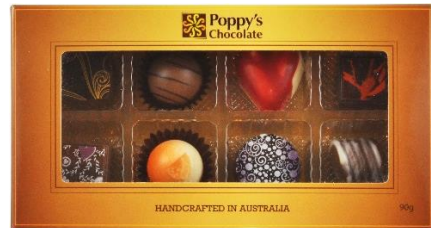

Available in milk (red foil), dark (gold foil), white
chocolate (purple foil) & 70% dark (silver foil)

LARGE FOIL HEARTS 90g

GIFT BOXES

4 box

8 box

6 box

A Box of Love!
8 assorted flavoured
hearts beautifully
presented in a solid
embossed box.
Dark or White
varieties.

12 box (also available in 18 & 28 boxes)

FANCY HEART

LARGE (hollow)

16x14x2.5cm
Approx. 150g
In a clear cello bag

SMALL (hollow)

7.5x7cm. 50g
in a clear bag

LOVE FROG

Painted chocolate frog
packed in a clear Box.